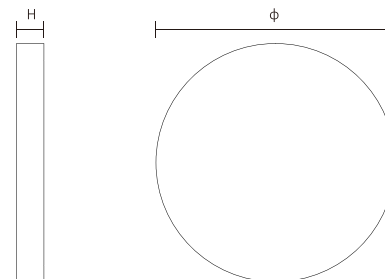

Application Areas

Lobby, Living room, etc

Remote Control Function

30s timer off, Night light preset,
3levels dimmer preset, 3color changing preset .
Brightness and color temperature adjustment.

FEATURES

Big diameter with 22.8in
Metal Bottom + PS cover
Up to 50000H lifespan with 5 years warranty

BENEFITS

No wires, no crews structure
Wide voltage input, suitable for different market
Not deformed and easy to bounce back when pressed

SPECIFICATIONS

Model	Power	Dimension(in)	Input(V)	Lumens	CRI	PF	Material	Lifespan
CLU01R-5829R	29W	22.8"x2.60"	100-240V	2050lm	>80	>0.9	Metal+Plastic	50000H

Smart Ceiling Light

22.8" Diameter
21" Diameter Optional