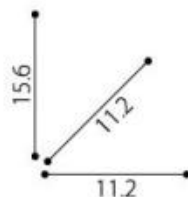

SL2792A

Solar Light

ITEM NO: SL2792A
Net Weight: 350g