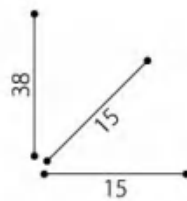

SL1229B

Solar Light

ITEM NO: SL1229B
Net Weight: 90g